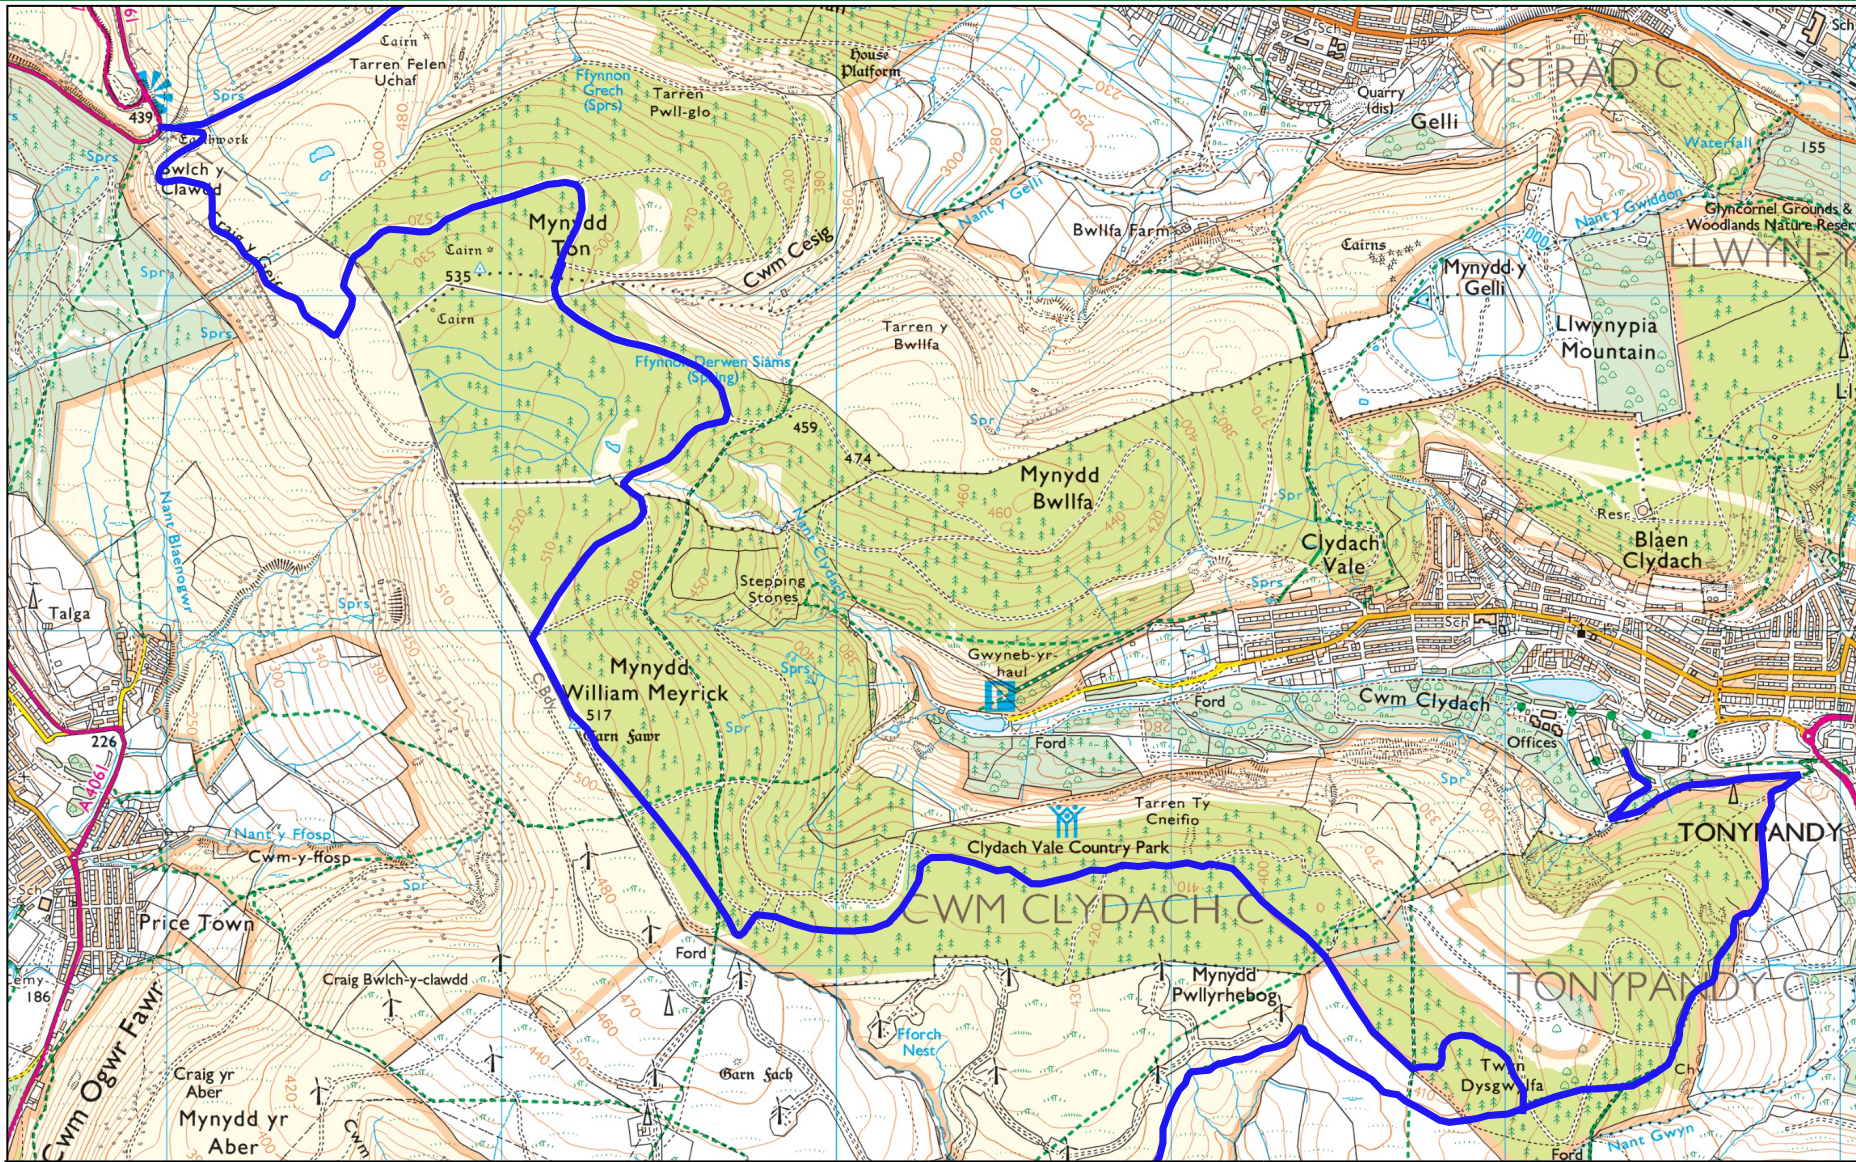

Cwm Clydach to Bwlch y Clawdd

NRW Cwm Clydach to Bwlch y Clawdd
Llwybr Mawr Morgannwg / The Great Glamorgan Way

29 January 2026

1:20,000

© Crown copyright and database rights
2026 Ordnance Survey 100023424

© Hawlfraint y Goron a hawliau corffa
ddata 2026 Arolwg Ordnans 100023424