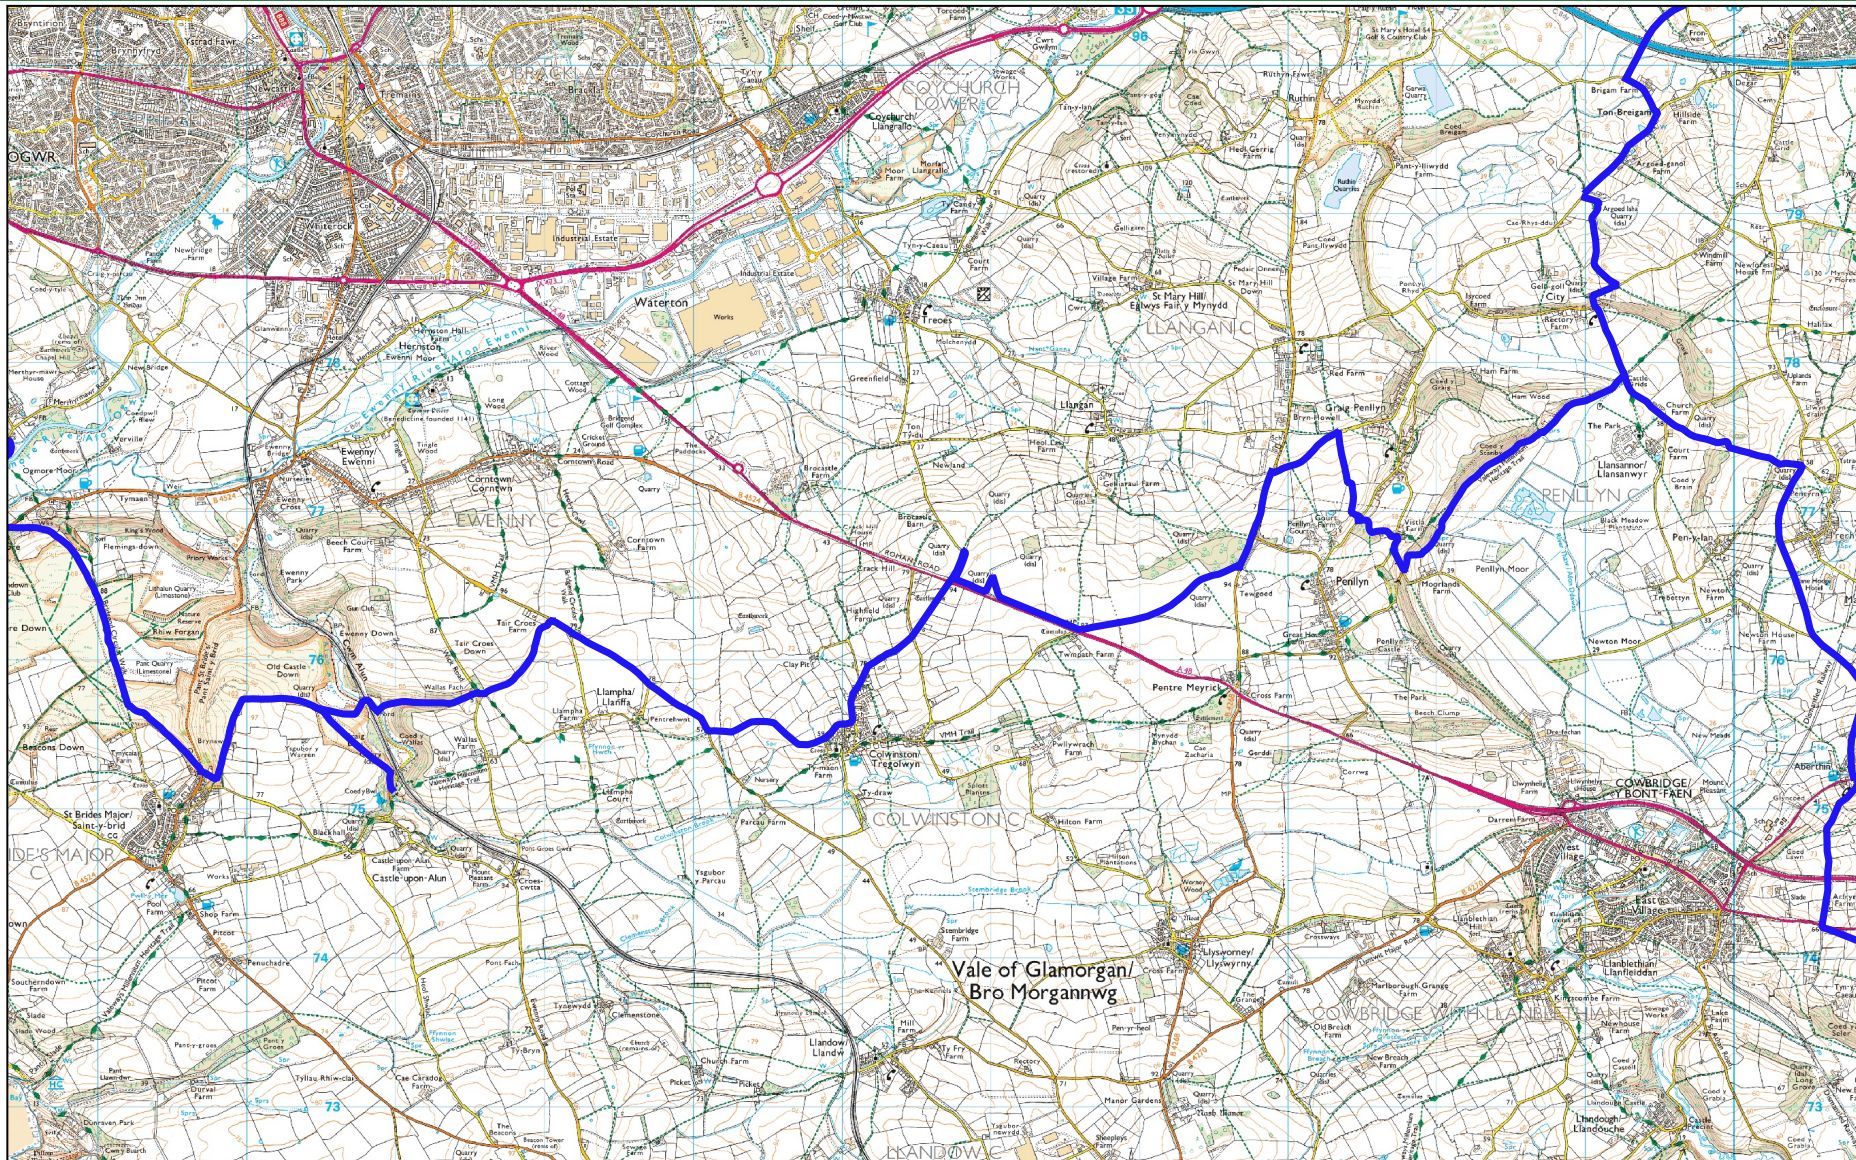

Ogmore to Llanharry or Aberthrin

Ogmore Castle to Aberthrin/Llanharry
Llwybr Mawr Morgannwg / The Great Glamorgan Way

04 March 2024

1:45,000

© Crown copyright and database rights
2024 Ordnance Survey 100023424

© Hawlfraint y Goron a hawliau cronfa
ddata 2024 Arolwg Ordnans 100023424