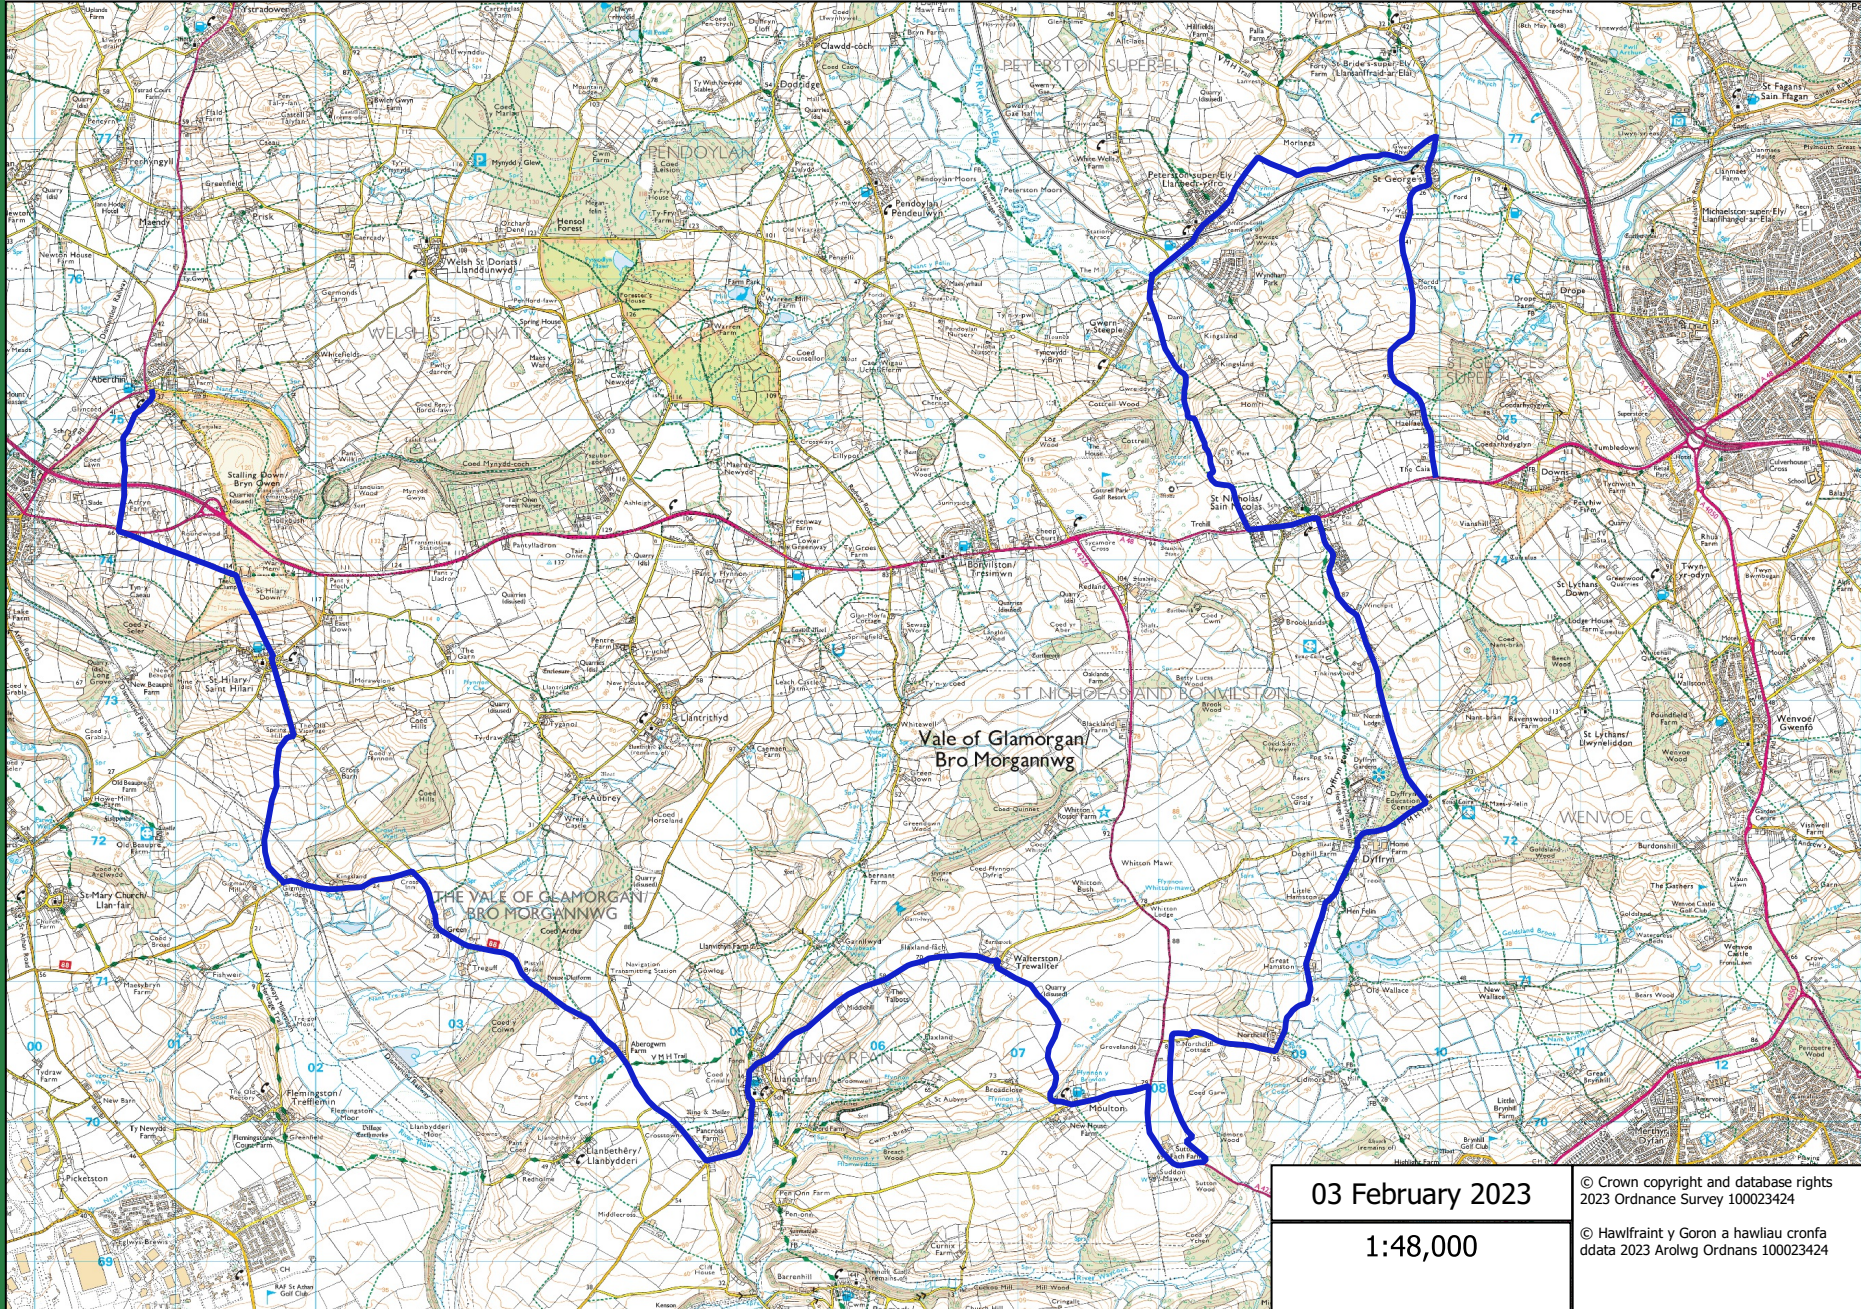

# Aberthin to The Downs

03 February 2023

1:48,000

© Crown copyright and database rights  
2023 Ordnance Survey 100023424

© Hawlfraint y Goron a hawliau cronfa  
ddata 2023 Arolwg Ordnans 100023424